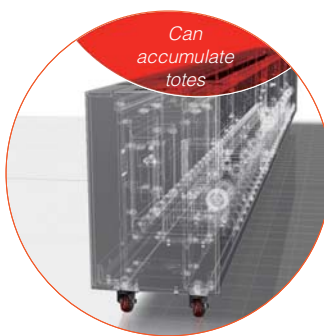

Return Tray System

Airport industry

Code: SLF - RTS

Standalone unit

Powered

Fitted for accumulation and storage

Available in different dimensions

Can be easily moved (fitted with wheels)

SELF TRUST

Head office and factory
34th Bucium Str, Iasi, 700265
+4 0232 276 596
office@selftrust.ro

Sales office
96th Popa Stoica Farcas Str,
3rd district, Bucharest
+4 021 332 34 05
office2@selftrust.ro

info@citconveyors.com
www.citconveyors.com