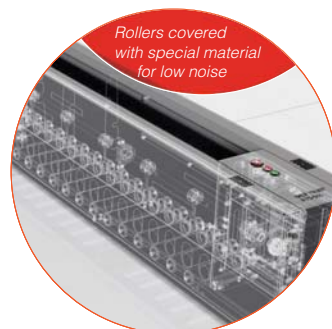

Return Tray System

Airport industry

Code: SLF - RTS

Standalone unit

Powered

Fitted for accumulation and storage

Available in different dimensions

Can be easily moved (fitted with wheels)

SELF TRUST

Head office and factory
34th Bucium Str, Iasi, 700265
+4 0232 276 596
office@selftrust.ro

Sales office
96th Popa Stoica Farcas Str,
3rd district, Bucharest
+4 021 332 34 05
office2@selftrust.ro

info@citconveyors.com
www.citconveyors.com